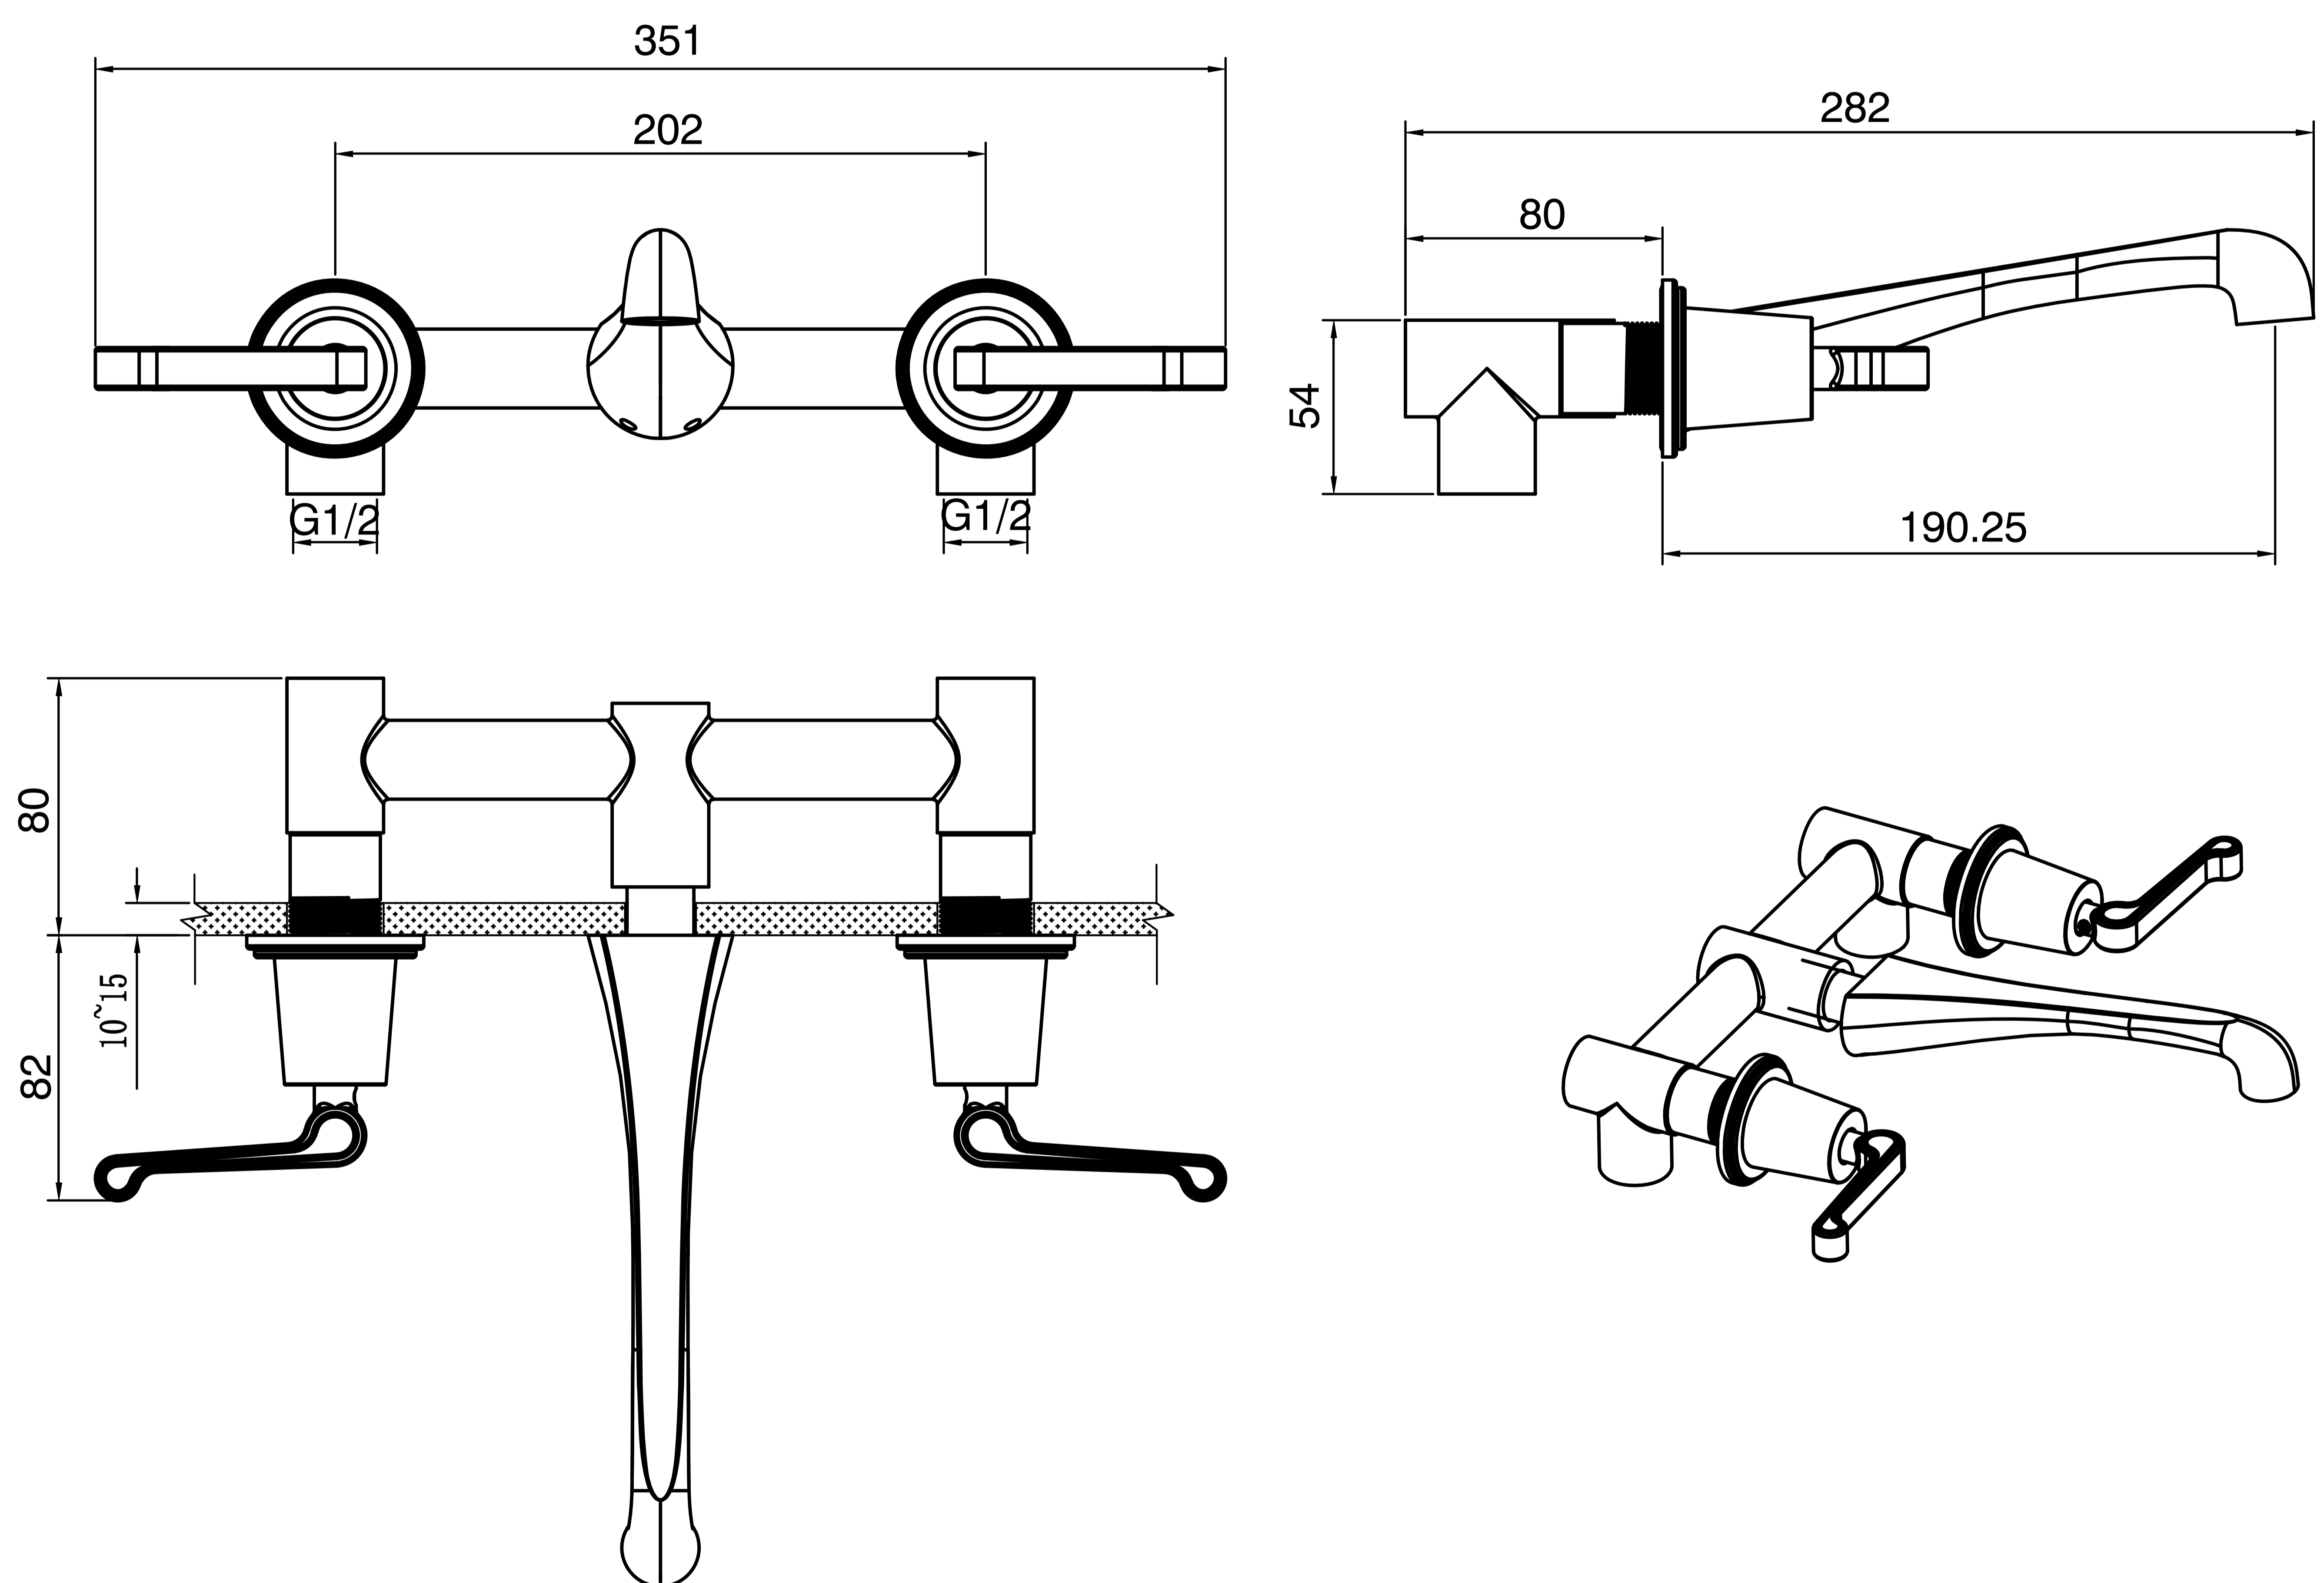

Wall Mounted 3 Hole Basin Mixer

Product Code : 2546

Technical Drawing

All dimension are in **mm**